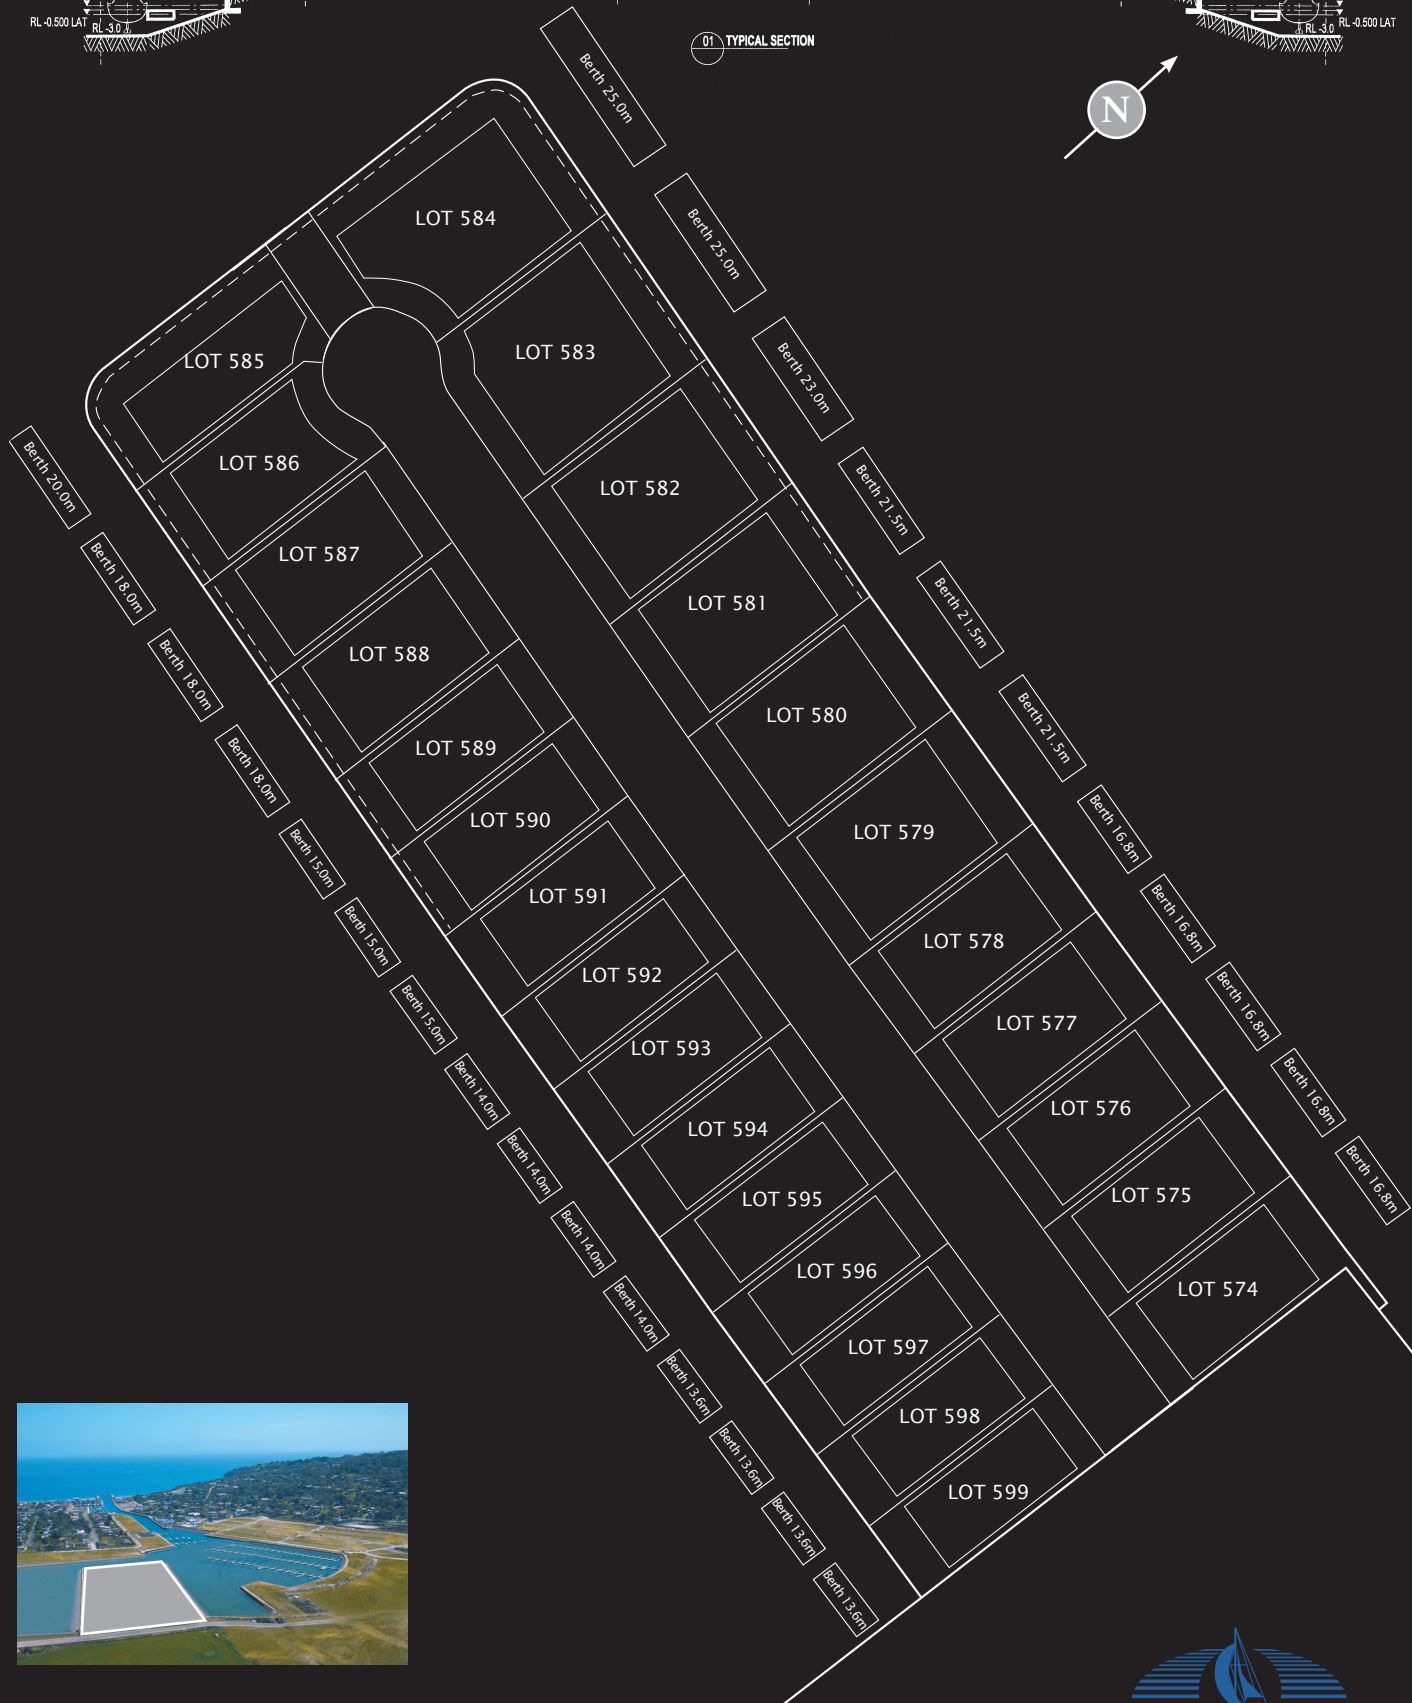

BRINDABELLA POINT

140 Bruce Road, Mount Martha. 1800 006 446 www.marthacove.com.au

* These prices are correct at today's date, and are subject to change. prices as at 26 September 2006.